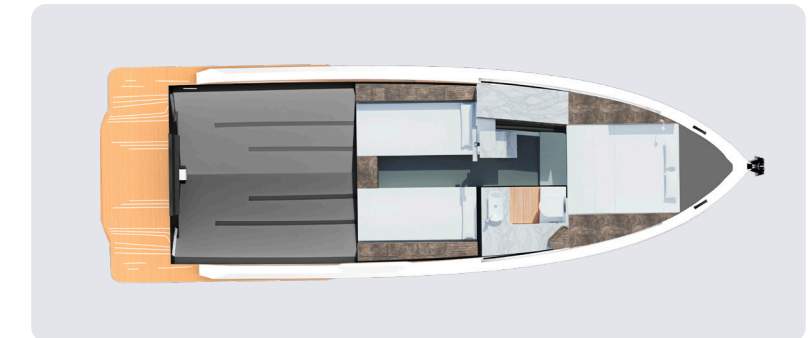

Inboard interior layout

If you would like information about prices, availability, equipment, and versions of Kumbra boats, please contact our authorized dealers. Find the nearest one at <http://www.kumbrayachts.com>.
DISCLAIMER: This catalog does not certify any features or figures. Technical data, performance numbers, drawings, and graphic representations are provided only as examples of a standard or optional model. The technical and descriptive references detail only the features of the boat purchased. Therefore, all binding information will be exclusively that provided by the seller in the sales contract and the specific manual.