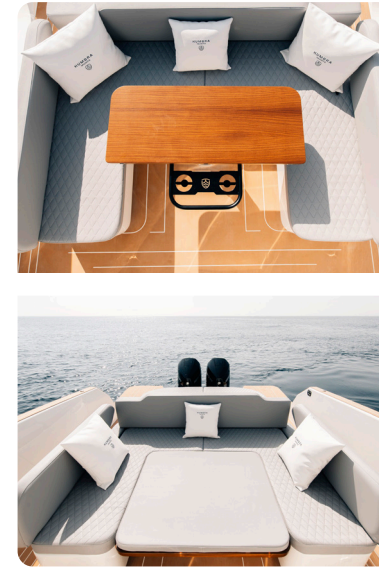

Outdoor spaces designed to maximize comfort with unmatched quality.

02

Walkaround Design

Wide and high walkways to ensure safety and ease of movement.

03

Spacious swim platforms

Large, flush platforms with room for several people. A walkway between the engines and the sunbed provides easy access on board.

04

Double Sunbed, Double Comfort

Sunbathing areas at both bow and stern, a rare feature for boats of this length.

05

Optimized Dining Area

U-shaped area with plenty of room for six to eight people, which can be converted into a sunbed.