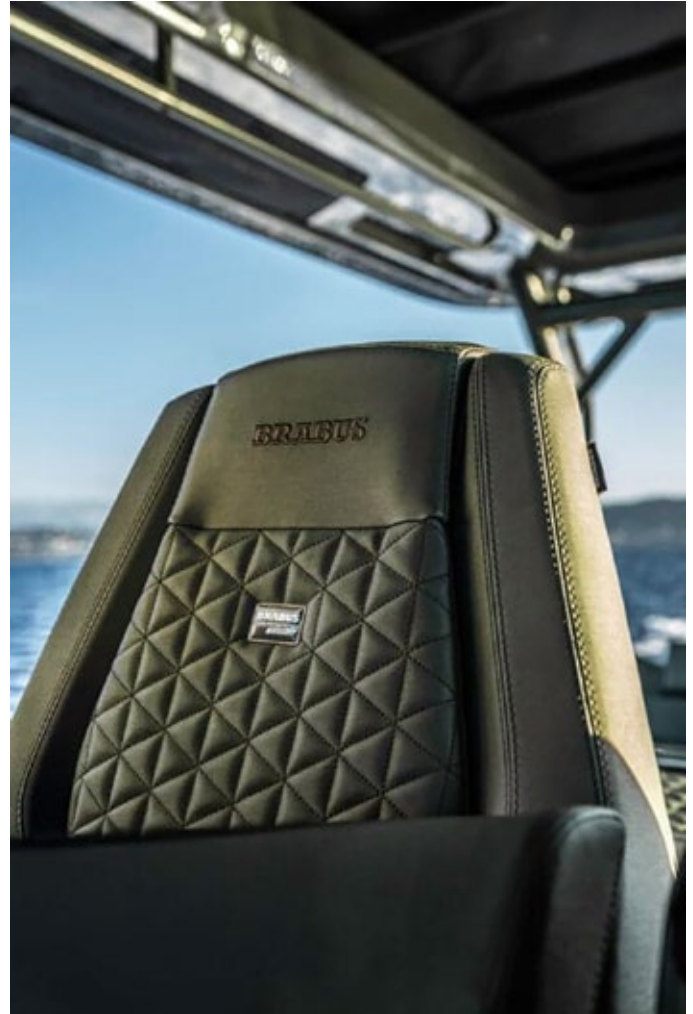

**BRABUS SHADOW 1500
CROSS TOP SIGNATURE EDITION**

Asking Price:
€ 1.190.000 + VAT

Interested in this boat? Contact:
Pavlos Christou
yachtsales@interyachting.com.cy
+357 99 404984