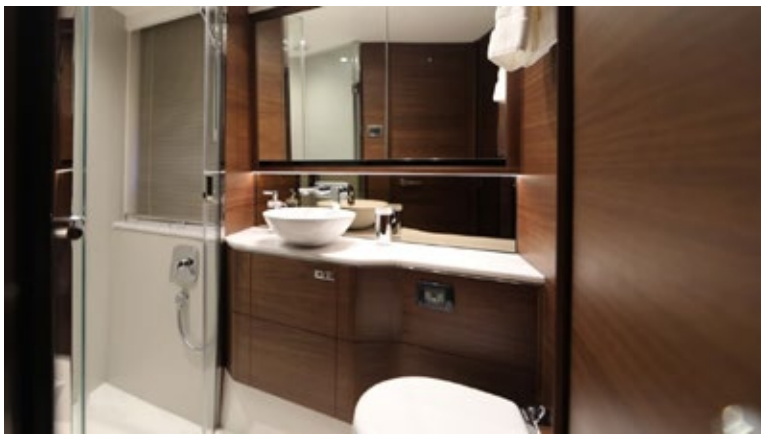

PRINCESS F55

Asking Price:
€ 1.900.000 + VAT

Interested in this boat? Contact:
Pavlos Christou
yachtsales@interyachting.com.cy
+357 99 404984